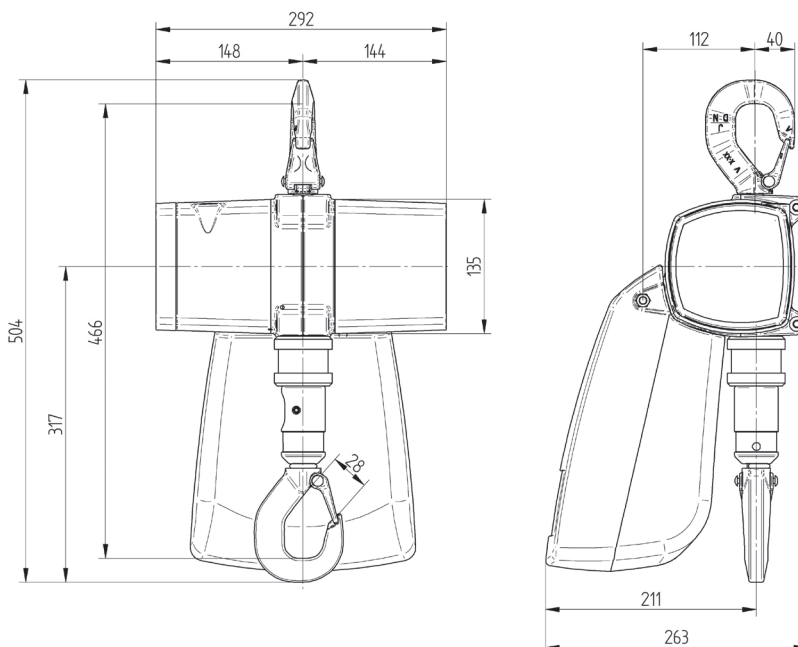

THE NEW JDN MINI

Technical Data

Type	mini 500	
Capacity	kg	500
Air pressure	bar	6
Number of chain strands		1
Motor output	kW	1,2
Lifting speed at full load	m/min	12
Lifting speed without load	m/min	20
Lowering speed at full load	m/min	20
Lowering speed without load	m/min	11
Air connection		G 1/2
Hose dimension (Ø inside)	mm	13
Weight with 3 m lift and 2 m control length	kg	21
Height of lift	m	3/5/8
Length of control at standard lift	m	2/4/6